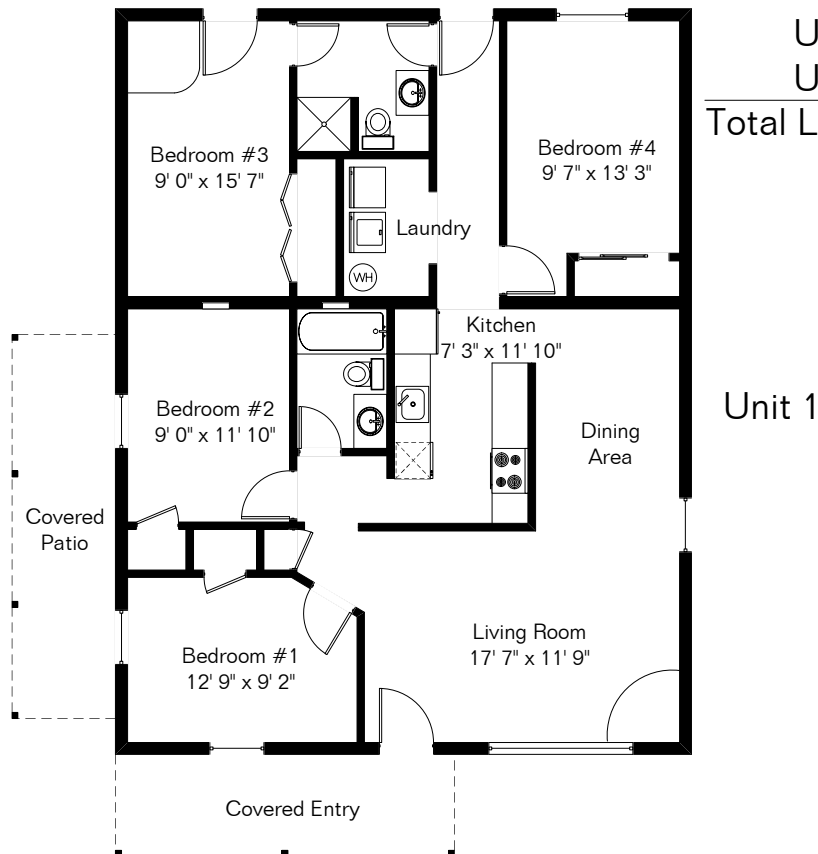

The square footages and room size information are deemed to be reliable but are not guaranteed and should be independently verified. This drawing is for marketing purposes only.

1439 E Lee St Units 1-2

Unit 2 is farther from Unit 1 than shown

Unit 1 1,325 Sq Ft
 Unit 2 1,100 Sq Ft

 Total Living Area 2,425 Sq Ft

Site Visit August 2022
 0 ft. 6 ft. 10 ft. 20 ft.
 Copyright 2022 Floor Plans First! LLC
 All Rights Reserved.