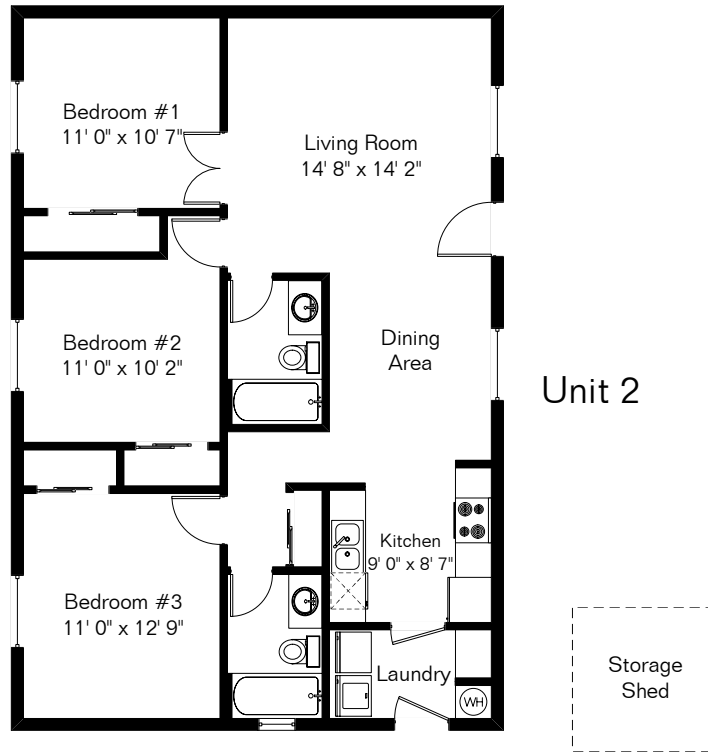

The square footages and room size information are deemed to be reliable but are not guaranteed and should be independently verified. This drawing is for marketing purposes only.

1439 E Lee St Units 1-2

Unit 2 is farther from Unit 1 than shown

Unit 1 1,325 Sq Ft
 Unit 2 1,100 Sq Ft

 Total Living Area 2,425 Sq Ft

Site Visit August 2022
 0 ft. 6 ft. 10 ft. 20 ft.
 Copyright 2022 Floor Plans First! LLC
 All Rights Reserved.